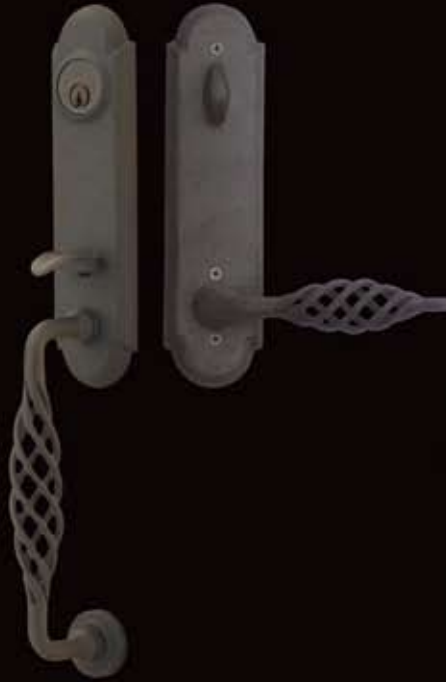

EMTEK®

Distinctive hardware for fine homes.

Arts & Crafts
with Hammer Lever

Lafayette
with Lafayette Lever

Octagon
with Octagon Knob

Ribbon & Reed
with Ribbon & Reed Knob

Marietta
With Cortina Lever

Art Nouveau
With Art Nouveau Knob

Melrose
With Melon Knob

Orleans
With Oval Beaded
Egg Knob

AVAILABLE FINISHES

	STYLE	TYPE	Bright Brass	Antique Brass	Antique Nickel	Satin Nickel	Aged Bronze	Lifetime Finish	Smart Key™
SCHLAGE	Plymouth	Handle	■			■	■	■	
	Monaco	Handle	■			■	■	■	
	Camelot	Handle	■			■	■	■	
	Camelot	Keyless	■			■	■	■	
	Georgian	Combo	■	■		■	■	■	
	Accent	Lever	■			■		■	
	Plymouth	Combo	■			■	■	■	
DEXTER	Byron	Combo	■						
	Paris	Handle	■			■			
KWIKSET	Chelsea	Handle	■	■	■	■			■
	Hancock	Combo	■	■	■	■			■
	Lido	Lever	■	■	■	■			■
	Delta	Lever	■	■	■				■

Medium: Up to 40 lbs

Freedom Aluminum Petdoor

Pets crave freedom.

This door gives your pet all the freedom he needs. This solid aluminum frame installs easily and the soft, transparent single flap provides a tight weather seal. The Freedom Aluminum door includes a locking panel that gives you the power to control when your pets can use the door.

PRODUCT FEATURES

- Solid aluminum construction
- Locking panel
- Color: White
- Transparent single flap for weather-tight seal
- Easy do-it-yourself installation
- Fits doors from 3/8" to 2" thick

Large: Up to 100 lbs