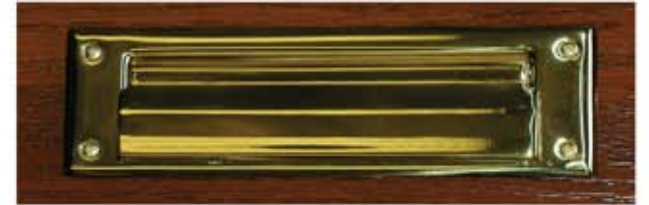

Melrose
With Melon Knob

Orleans
With Oval Beaded
Egg Knob

AVAILABLE FINISHES

	STYLE	TYPE	Bright Brass	Antique Brass	Antique Nickel	Satin Nickel	Aged Bronze	Lifetime Finish	Smart Key™
SCHLAGE	Plymouth	Handle	■			■	■	■	
	Monaco	Handle	■			■	■	■	
	Camelot	Handle	■			■	■	■	
	Camelot	Keyless	■			■	■	■	
	Georgian	Combo	■	■		■	■	■	
	Accent	Lever	■			■		■	
	Plymouth	Combo	■			■	■	■	
DEXTER	Byron	Combo	■						
	Paris	Handle	■			■			
KWIKSET	Chelsea	Handle	■	■	■	■			■
	Hancock	Combo	■	■	■	■			■
	Lido	Lever	■	■	■	■			■
	Delta	Lever	■	■	■				■

SMARTKEY™ is available in the four styles shown below.

Specialty Hardware Options

Standard
Brass Knocker

Satin Nickel
Knocker
w/Peep Sight

Standard
Brass Knocker
w/ Peep Sight

Mail Slot
Opening Size: 1-1/2" X 7-1/2"

Magazine Slot
Opening Size: 2-1/4" X 11"

Wide Angle
Peep Sight

Spring Hinge

Kickplate

Home Guard® offers a number of hardware choices to add the finishing touches of beauty and functionality to your door. Optional door knockers, mail and magazine slots, kickplates and decorative or spring hinges are available for added security, utility and beauty. See your Home Guard® representative for a full selection of options and available finishes.

PRODUCT FEATURES

- Solid aluminum construction
- Locking panel
- Color: White
- Transparent single flap for weather-tight seal
- Easy do-it-yourself installation
- Fits doors from 3/8" to 2" thick

Large: Up to 100 lbs